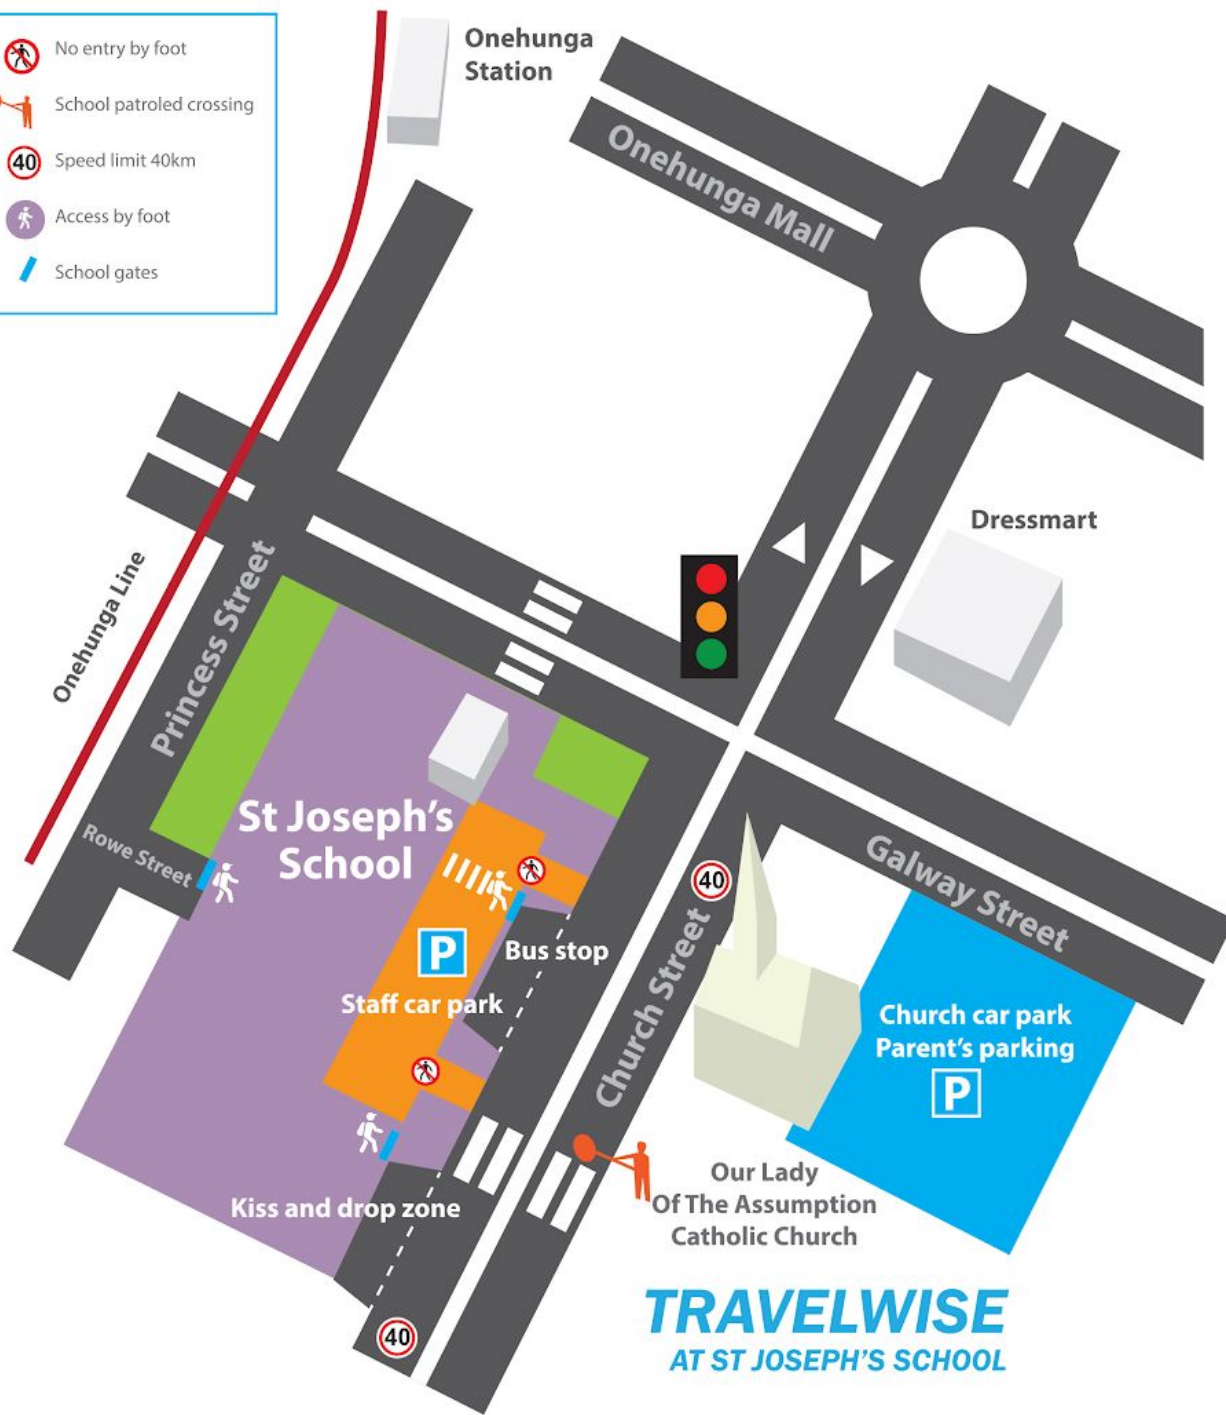

TRAVELWISE

AT ST JOSEPH'S SCHOOL

School Bus

St Joseph's school bus service operates Monday to Friday on mornings and afternoons.

084 Mangere to St Joseph's School (Onehunga)

DEPARTS: 8.00am

ROUTE: Kirkbride, Massey, Mascot, Bader, Robertson, Wakefield, Harania, Favona, Walmsley, Miller, Wallace, Muir, Yorkton Rise, Kiwi Esplanade, Boyd, Church, Rimu, Mangere Bridge, South Western Motorway, Onehunga Harbour, Onehunga Mall, Spring, Church to St Joseph's School.

084 Mangere to St Joseph's School (Onehunga) to Mangere Town Centre

DEPARTS: 3.00pm

ROUTE: St Joseph Scghool, Church, Galway, Prince, Onehunga Mall, Neilson, Hugh Watt, South Western Motorway, Mangere Bridge, Rimu, Church, Boyd, Kiwi Esplanade, Yorkton Rise, Muir, Wallace, Miller, Walmsley, Favona, Harania, Wakefield, Robertson, Bader, Orly, Thomas, Massey, Mascot, Bader to Mangere Town Centre.

**SCHOOL
BUS ROUTE**

Morning

Afternoon

**Your guide
to parking,
school bus
and dropping
off children**

ST JOSEPH'S
CATHOLIC SCHOOL
ONEHUNGA

TRAVELWISE
AT ST JOSEPH'S SCHOOL

School Parking

To avoid traffic congestion around school and for your child's safety, please park only in the areas designated for parents.
NO PARKING OR WALKING IN STAFF CARPARK.

Bus bay

On school days there is no parking permitted between 8.30 - 9am or 2.45 - 3.05pm

Kiss And Drop Zone

You are permitted to be here for 5 minutes only

Drop off zone

Ample parking is available at the Catholic Church of the Assumption car park off Galway Street. We recommend walking the short distance from here to meet your children at the patrolled, school crossing.